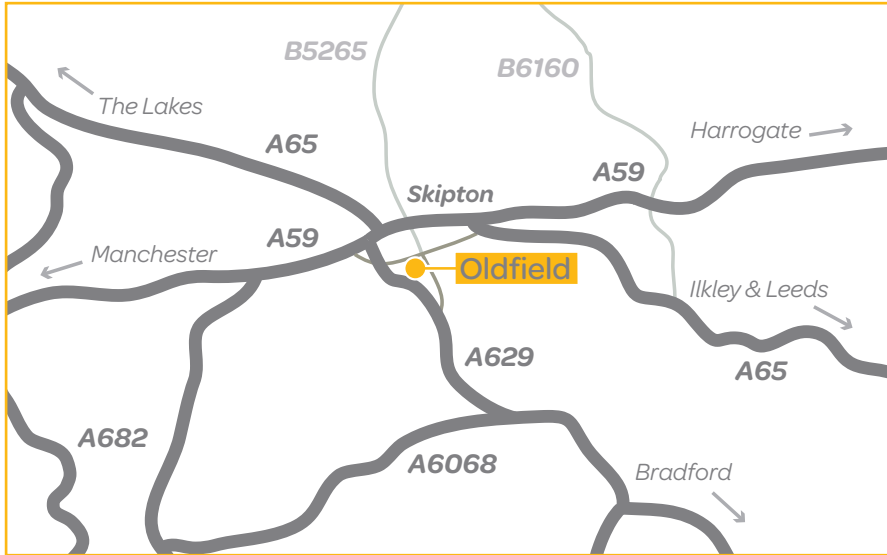

See for yourself

Visit our showroom to see our extensive designer lighting range, experience our state of the art home cinema demo area, and meet the team.

Visit our website where you can buy many of our products online, find out more about our services, and see examples of our work.